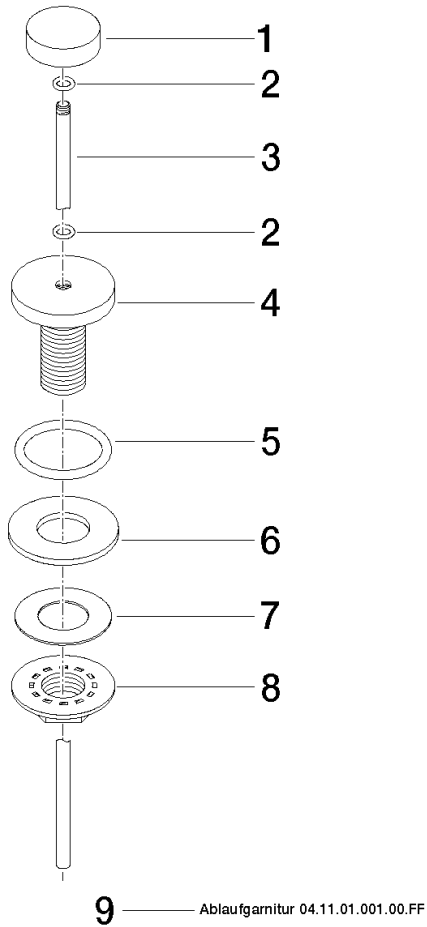

Basin Waste with knob for deck mounting 1 1/4" - Brushed Chrome

IMO

10 200 970

Fits: IMO, LULU, MADISON, MEM, TARA,
CL.1, LISSÉ, VAIA, META, CYO

	Brushed Chrome	10 200 970-93
	Chrome	10 200 970-00
	Brushed Platinum	10 200 970-06
	Platinum	10 200 970-08
	Durabronze (23kt Gold)	10 200 970-09
	Dark Chrome	10 200 970-19
	Light Gold	10 200 970-26
	Brushed Light Gold	10 200 970-27
	Brushed Durabronze (23kt Gold)	10 200 970-28
	Matte Black	10 200 970-33
	Brushed Bronze	10 200 970-42
	Brushed Champagne (22kt Gold)	10 200 970-46
	Champagne (22kt Gold)	10 200 970-47
	Brushed Dark Platinum	10 200 970-99

Basin Waste with knob for deck mounting 1 1/4" - Brushed Chrome

IMO

10 200 970

Only suitable for basins with an overflow.

10 200 970

10 200 970

Parts for other finishes can be found here: [Chrome](#)

Spare parts list

No.	Item Number	Name	Quantity used	Delivery time
1	09 21 33 001-93	handle	1	20
2	09 14 10 007 90	seal	2	2
3	09 31 09 004-93	pull-rod	1	20
4	09 18 40 022-93	sleeve	1	20
5	09 14 10 095 90	seal	1	2
6	09 14 05 012 90	seal	1	2
7	09 14 40 001 90	seal	1	60
8	09 23 10 010 90	nut	1	2
9	90 11 01 001 00-93	pop-up waste	1	20